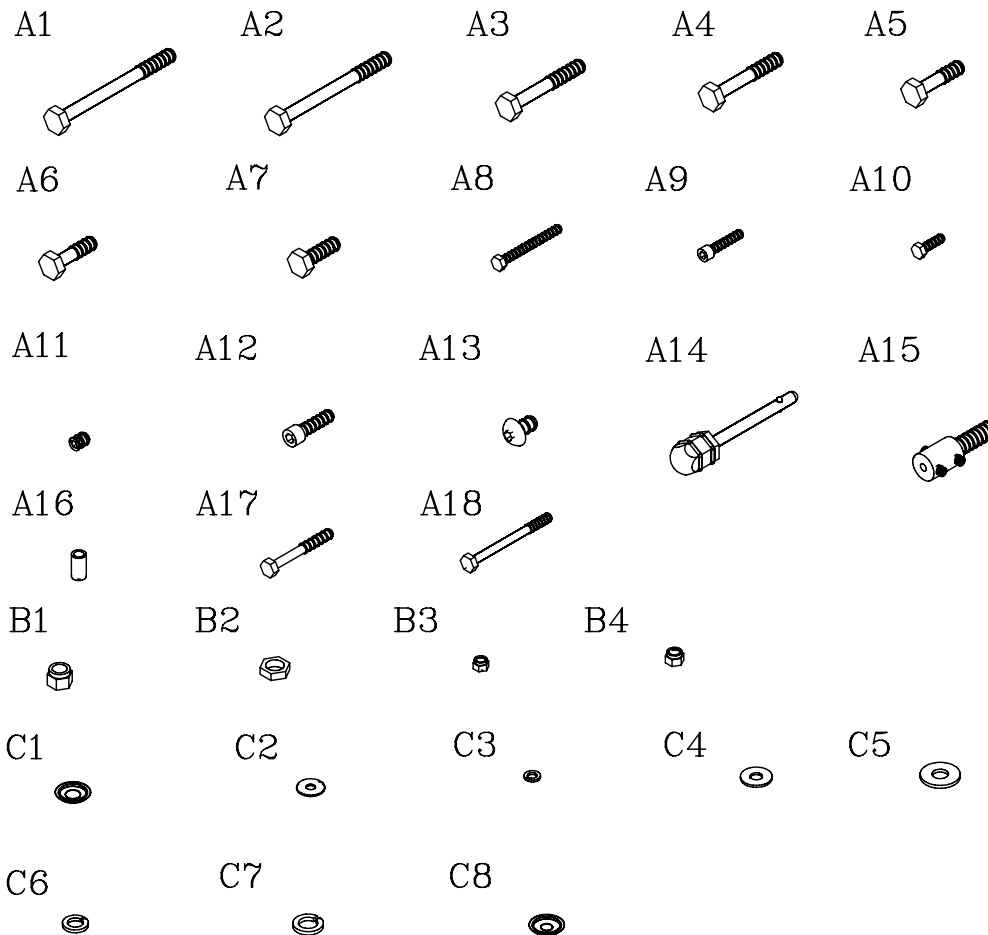

Qty.
A1. 1/2"X5 1/4" HEX HEAD BOLT -----	[2PCS]
A2. 1/2"X5" HEX HEAD BOLT -----	[8PCS]
A3. 1/2"X3 1/4" HEX HEAD BOLT -----	[8PCS]
A4. 1/2"X3" HEX HEAD BOLT-----	[1PCS]
A5. 1/2"X2" HEX HEAD BOLT-----	[2PCS]
A6. 1/2"X1 3/4" HEX HEAD BOLT -----	[2PCS]
A7. 1/2"X1 1/2" HEX HEAD BOLT-----	[4PCS]
A8. 5/16"X2 3/4" HEX HEAD BOLT-----	[4PCS]
A9. 5/16"X1 1/2" ROUND BOLT-----	[1PCS]
A10. 5/16"X1" HEX HEAD BOLT-----	[12PCS]
A11. 5/16"X3/8" SET SCREW -----	[3PCS]
A12. 7/16"X1 1/2" ROUND BOLT -----	[1PCS]
A13. M10X16L HEX HEAD BOLT-----	[3PCS]
A14. 10LB BALL PIN -----	[1PCS]
A15. 5/8"X1 3/4" ROUND BOLT -----	[1PCS]
A16. 1/2"X22L SLEEVE -----	[1PCS]
A17. 3/8"X2 3/4" HEX HEAD BOLT-----	[1PCS]
A18. 1/2"X5 1/2" HEX HEAD BOLT-----	[8PCS]
B1. 1/2" NYLON LOCK NUT-----	[25PCS]
B2. 5/8" LOCK NUT -----	[1PCS]
B3. 5/16" NYLON LOCK NUT -----	[1PCS]
B4. 3/8" NYLON LOCK NUT -----	[1PCS]
C1. 1/2" ROUND END CAP WASHER -----	[56PCS]
C2. 5/16" (I.D)WASHER -----	[16PCS]
C3. 5/16" SPRING WASHER -----	[16PCS]
C4. M10 (I.D)WASHER -----	[3PCS]

C5. 1/2" (I.D)WASHER -----	[7PCS]
C6. 1/2" SPRING WASHER -----	[2PCS]
C7. 5/8" SPRING WASHER-----	[1PCS]
C8. 3/8" ROUND END CAP WASHER-----	[2PCS]