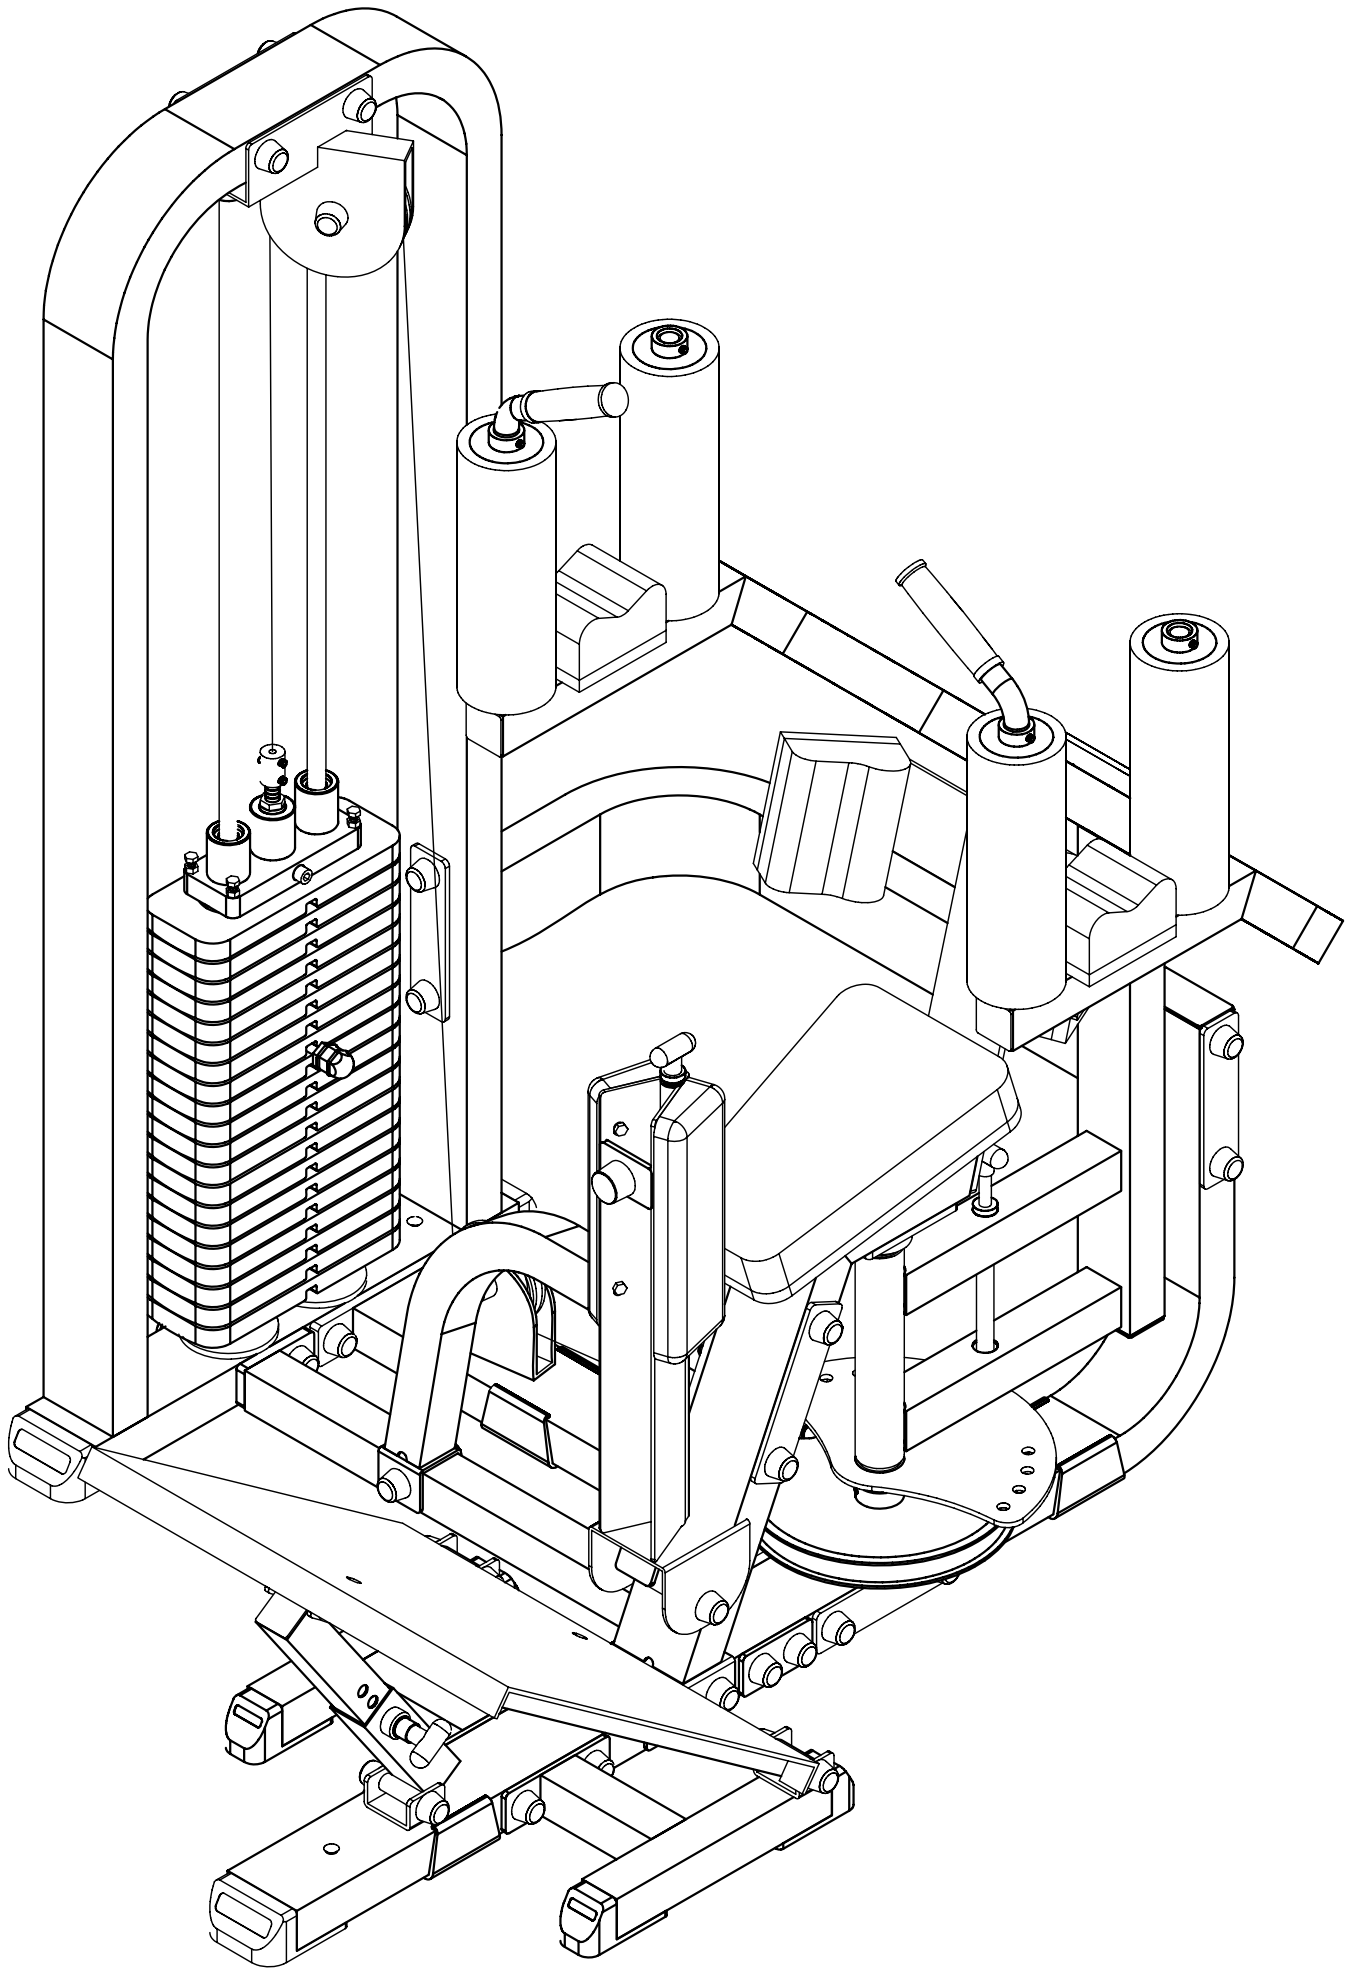

SOT-1800.1

VERSION 0512

	Qty.
A1. 1/2"X5 1/4" HEX HEAD BOLT -----	[2PCS]
A2. 1/2"X5" HEX HEAD BOLT -----	[8PCS]
A3. 1/2"X3 1/4" HEX HEAD BOLT -----	[8PCS]
A4. 1/2"X3" HEX HEAD BOLT-----	[1PCS]
A5. 1/2"X2" HEX HEAD BOLT-----	[2PCS]
A6. 1/2"X1 3/4" HEX HEAD BOLT -----	[2PCS]
A7. 1/2"X1 1/2" HEX HEAD BOLT-----	[4PCS]
A8. 5/16"X2 3/4" HEX HEAD BOLT-----	[4PCS]
A9. 5/16"X1 1/2" ROUND BOLT-----	[1PCS]
A10. 5/16"X1" HEX HEAD BOLT-----	[12PCS]
A11. 5/16"X3/8" SET SCREW -----	[3PCS]
A12. 7/16"X1 1/2" ROUND BOLT -----	[1PCS]
A13. M10X16L HEX HEAD BOLT-----	[3PCS]
A14. 10LB BALL PIN -----	[1PCS]
A15. 5/8"X1 3/4" ROUND BOLT -----	[1PCS]
A16. 1/2"X22L SLEEVE -----	[1PCS]
A17. 3/8"X2 3/4" HEX HEAD BOLT-----	[1PCS]
A18. 1/2"X5 1/2" HEX HEAD BOLT-----	[8PCS]
B1. 1/2" NYLON LOCK NUT-----	[25PCS]
B2. 5/8" LOCK NUT -----	[1PCS]
B3. 5/16" NYLON LOCK NUT -----	[1PCS]
B4. 3/8" NYLON LOCK NUT -----	[1PCS]
C1. 1/2" ROUND END CAP WASHER -----	[56PCS]
C2. 5/16" (I.D)WASHER -----	[16PCS]
C3. 5/16" SPRING WASHER -----	[16PCS]
C4. M10 (I.D)WASHER -----	[3PCS]